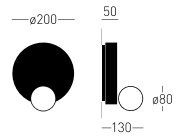

Series Firefly K

WALL MOUNTED

The Firefly series is the latest project of the Wrocław studio MIXD. The name refers to "glowing" insects - fireflies that add charm to July nights. Lamps in this series not only resemble the shape of magic skylights - they have a very elegant aluminum body, finished with a delicate glass shade - but like them, they offer unique, moody light. Lamps from the Firefly series are available in the form of a wall mounted, standing lamp and hanging lamp.

Firefly K is basic and complementary lighting, which is perfect for places such as clubs, galleries, hotels, as well as offices and homes.

TO DOWNLOAD:

[Firefly K Manual](#)

[Photometric files Firefly K](#)

[Warranty conditions and limitations](#)