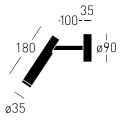

Series Flask K

WALL MOUNTED

Flask K are spotlights perfect for illuminating paintings, which is owed to their elongated arms and subtle design. Thanks to their high quality and integrated LED light source, the luminaires provide natural light in interiors, while a special lens enables adjusting the lighting angle in the range of 15° to 40°.

Basic, complementary and spot lighting. Flask K will work perfectly at establishments such as clubs, galleries, and hotels, but also as lighting for the office and home.

TO DOWNLOAD:

[3D Flask K](#)

[Declaration of Conformity Flask K](#)

[CE-Konformitätserklärung Flask K](#)

[Flask K Manuals](#)

[Warranty conditions and limitations](#)