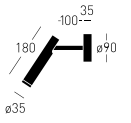

Series Flask K

WALL MOUNTED

Flask K are spotlights perfect for illuminating paintings, which is owed to their elongated arms and subtle design. Thanks to their high quality and integrated LED light source, the luminaires provide natural light in interiors, while a special lens enables adjusting the lighting angle in the range of 15° to 40°.

Basic, complementary and spot lighting. Flask K will work perfectly at establishments such as clubs, galleries, and hotels, but also as lighting for the office and home.

TO DOWNLOAD:

[3D Flask K](#)

[Declaration of Conformity Flask K](#)

[CE-Konformitätserklärung Flask K](#)

[Flask K Manuals](#)

[Warranty conditions and limitations](#)