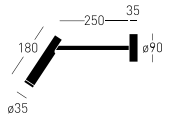

Series Flask K

WALL MOUNTED

Flask K are spotlights perfect for illuminating paintings, which is owed to their elongated arms and subtle design. Thanks to their high quality and integrated LED light source, the luminaires provide natural light in interiors, while a special lens enables adjusting the lighting angle in the range of 15° to 40°.

Basic, complementary and spot lighting. Flask K will work perfectly at establishments such as clubs, galleries, and hotels, but also as lighting for the office and home.

TO DOWNLOAD:

[3D Flask K](#)

[Declaration of Conformity Flask K](#)

[CE-Konformitätserklärung Flask K](#)

[Flask K Manuals](#)

[Warranty conditions and limitations](#)