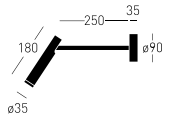

Series Flask K

WALL MOUNTED

Flask K are spotlights perfect for illuminating paintings, which is owed to their elongated arms and subtle design. Thanks to their high quality and integrated LED light source, the luminaires provide natural light in interiors, while a special lens enables adjusting the lighting angle in the range of 15° to 40°.

Basic, complementary and spot lighting. Flask K will work perfectly at establishments such as clubs, galleries, and hotels, but also as lighting for the office and home.

TO DOWNLOAD:

[3D Flask K](#)

[Declaration of Conformity Flask K](#)

[CE-Konformitätserklärung Flask K](#)

[Flask K Manuals](#)

[Warranty conditions and limitations](#)